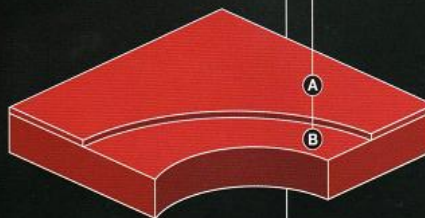

grabo
Broadway 17

Reversible floor for dance/ballet performances. The glass fiber reinforcement provides dimensional stability e.g. you can roll-in roll-out and change sides as many times as you want

- A Top layer
- B Glass fiber reinforcement
- C Second top layer

Width EN426	200 cm
Standard roll length EN426	15 m ± 10% 20 m ± 10%
Thickness EN428	1,7 mm

1991/1535 (black/gray)

1991/1001 (black/white)

grabo
Notex 1000

PVC foam with PU top surface, for sport activities, yoga, rehabilitation and recreation

- A PU Surface
- B PVC Foam

Width EN426	142 cm
Standard roll length EN426	20 m ± 10%
Thickness EN428	10,0 mm

7328

4671

6291

grabo
Vaporex

Damp proof membrane for protection from moisture and for quicker installation