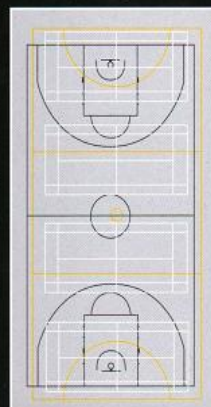

accessories

grabo ProtectSport

Protects the sport flooring during non-sportive events
Easy to roll up and down

1784

7522

| | |
|--------------------------|------------|
| Width EN426 | 140 cm |
| Length of rolls EN426 | 25 m ± 10% |
| Thickness EN428 | 1,5 mm |

grabo Color

Paints for marking sports ground lines

Required quantity:
1l for 100 m long and
5 cm wide line

grabo Weld

Welding rod, matching to graboSport flooring designs, guarantees a waterproof joint at installation

| | |
|-------------|--------|
| Diameter | 4,5 mm |
| Roll length | 100 m |

| Flooring | Recommended welding rod | |
|----------|-------------------------|------|
| 2000 | | 2000 |
| 2519 | | 2529 |
| 2561 | | 2561 |
| 2209 | | 2219 |
| 3096 | | 3096 |
| 3338 | | 3338 |
| 4000-665 | | 3573 |
| 4000-635 | | 3553 |
| 4000-647 | | 4725 |
| 4289 | | 4289 |
| 4387 | | 4387 |
| 1360 | | 1360 |
| 4000-660 | | 7507 |
| 7483 | | 7483 |